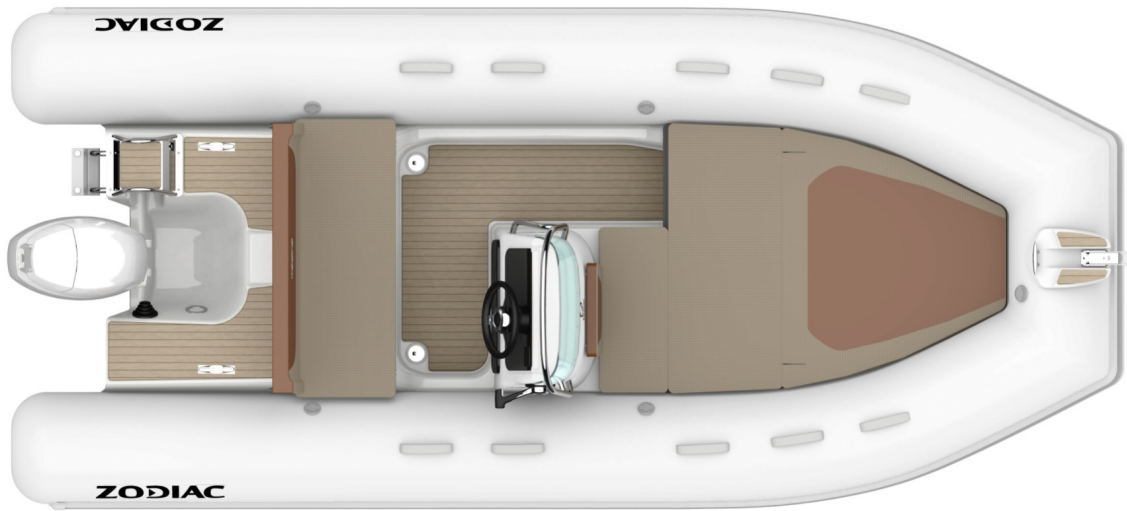

PACKS AND ACCESSORIES

PACK COMFORT

aluminium stand, Shower kit MED 500 .

Bimini beige MED500 , Picnic table with

PACK SPORT

MED500, Ski mast MED500/580 .

Audio Fusion system MED 500 , Shower kit

PACK ELEGANCE

EVA deck beige MED500 , Navigation system 7" Garmin , Picnic table with aluminium stand, Shower kit MED500 , Tranducer.

Audio system fusion , Bimini beige MED500 ,

RENTAL PACK

Picnic table with aluminium stand, Shower kit MED500 , Ski mast MED500/580 .

Audio system fusion , Bimini beige MED500 ,

OPTIONS & ACCESSORIES

COMFORT

Bimini beige MED500
EVA Deck BEIGE MED500
Picnic table with aluminum stand/Rear U-Lounge Table
Shower kit with 50L tank (soft)
Sundeck Extension Med 500 LOUNGE

FISHING & LEISURE

Ski mast

LIGHTING & ELECTRONICS

12 v / USB double plug
Audio system Fusion RA70
Navigation lights if ski mast
Navigation System Garmin 7"
Tranducer
Zodiac Connected Boat

HULL & DECK

Bow back plate (hoisting)

OTHER

12volt 240mb Inflator with pressure controller
12volt 800 mb Inflator with 450L/min pressure controller
Bilge pump without harness
Console cover
Electrical harness for bilge pump
Fenders
Pressure gauge

OPTIONS FACTORY PRE-FITTING

Kit Pre - rig EVINRUDE / MECH / SIDE / RPM/Trim analogic
Kit Pre - rig MERCURY / MECH / SIDE / 1 x SC 1000
Kit Pre - rig YAMAHA MECH / SIDE / Tacho (round)

TAXES

Eco contribution France 5 à 5,99m SR