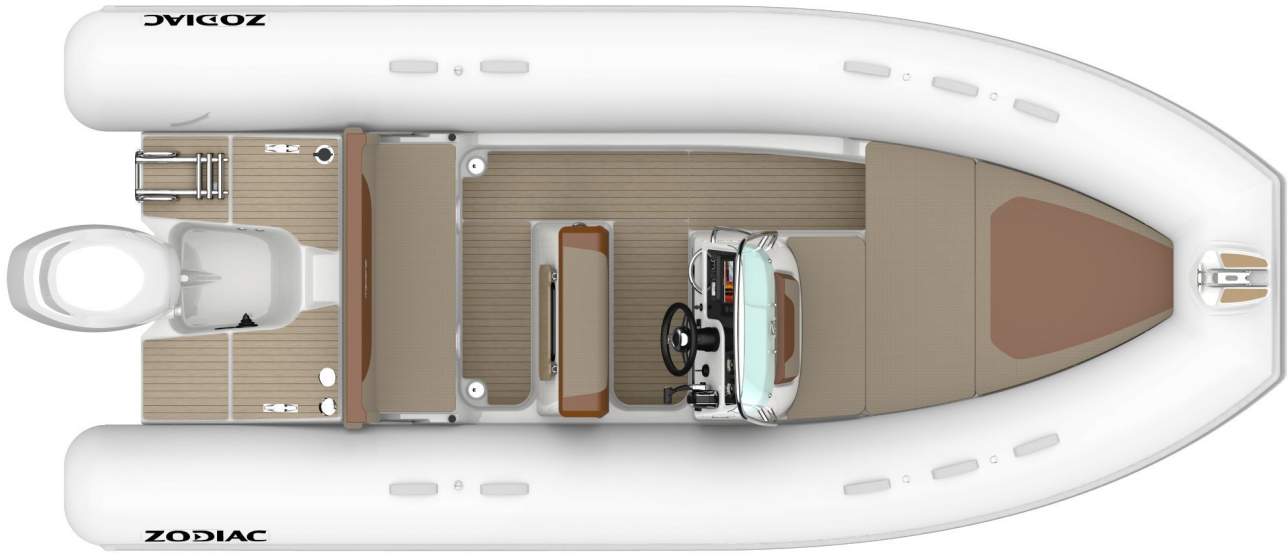

IDLENESS

Perfect for a long break at sea, the Medline is a true private beach thanks to its spaces converted to Sun deck. Created for long daily trips, the Medline range belongs to the new generation of Zodiac boats : RIB clearly relax-oriented. Their design allows to transform the deck in a large sun deck, thus creating a 'private beach' area. "

PLEASURE

Including 5 boats, the Medline range has been redesigned by setting an absolute priority : its easy use ashore, at mooring, and at sea. The size and weight of each model have been optimized to get an excellent weight-to-power ratio in order to choose a moderate engine, and simplify maneuvers at lowering and storage.

TECHNICAL FEATURES

OVERALL LENGTH	5,80 m	SHAFT	XL
INSIDE LENGTH	4,91 m	MAXIMUM ALLOWED POWER (HP)	115
OVERALL WIDTH	2,54 m	MAXIMUM ALLOWED ENGINE WEIGHT	244 kg
INSIDE BEAM	1,44 m	HULL LENGTH	5,25 m
TUBE DIAMETER	0,55 m	HULL WIDTH	1,89 m
WEIGHT	601 kg	HULL HEIGHT	1,60 m
NUMBER OF PASSENGERS (CATEGORY C)	12	DEADRISE	22.5°
MAXIMUM AUTHORIZED LOAD (CATEGORY C)	1.420 kg	Tank	90 L
NUMBER OF WATERTIGHT COMPARTMENTS	5		

VERSIONS

- Medline 580 DARK GREY
- Medline 580 GRIS FONCE NEO
- Medline 580 WHITE
- Medline 580 WHITE NEO

STANDARD EQUIPEMENT

HULL & DECK: 1 bailer, 1 Bow D ring.

COMFORT: Boarding ladder with handle, Bow sunbathing, Folding aft backrest for sunbathing, Hydraulic steering, Leaning post.