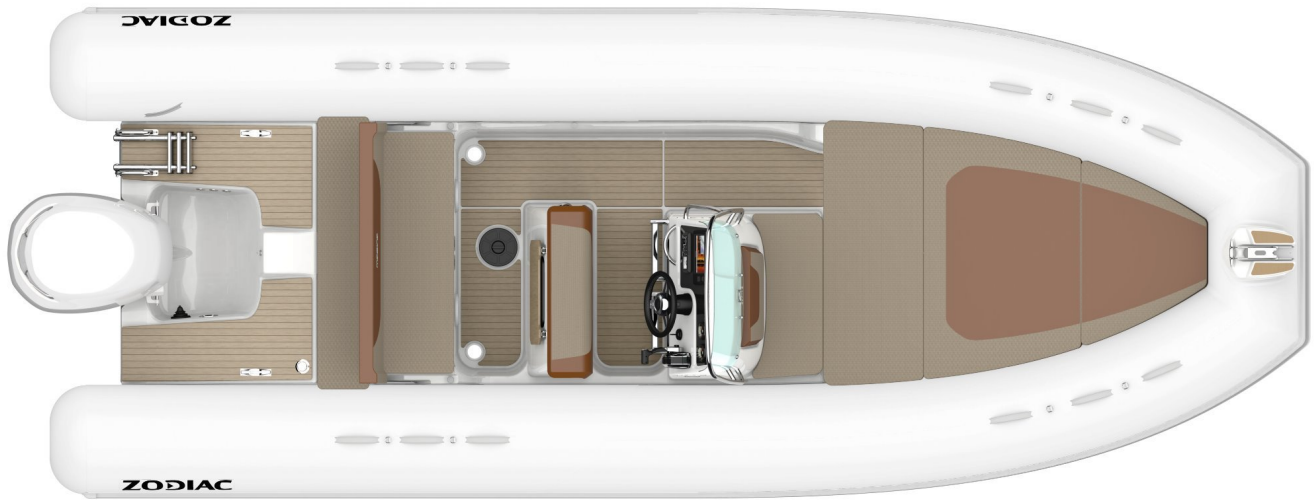

### IDLENESS

Perfect for a long break at sea, the Medline is a true private beach thanks to its spaces converted to Sun deck. Created for long daily trips, the Medline range belongs to the new generation of Zodiac boats : RIB clearly relax-oriented. Their design allows to transform the deck in a large sun deck, thus creating a 'private beach' area. "

### PLEASURE

Including 5 boats, the Medline range has been redesigned by setting an absolute priority : its easy use ashore, at mooring, and at sea. The size and weight of each model have been optimized to get an excellent weight-to-power ratio in order to choose a moderate engine, and simplify maneuvers at lowering and storage.

### TECHNICAL FEATURES

OVERALL LENGTH	6,60 m	SHAFT	XL
INSIDE LENGTH	4,74 m	MAXIMUM ALLOWED POWER (HP)	200CV
OVERALL WIDTH	2,54 m	MAXIMUM ALLOWED ENGINE WEIGHT	282 kg
INSIDE BEAM	1,39 m	HULL LENGTH	6 m
TUBE DIAMETER	0,58 m	HULL WIDTH	1,80 m
WEIGHT	826 kg	HULL HEIGHT	2,04 m
NUMBER OF PASSENGERS (CATEGORY C)	14	DEADRISE	25°
MAXIMUM AUTHORIZED LOAD (CATEGORY C)	1.490 kg	Tank	200 L
NUMBER OF WATERTIGHT COMPARTMENTS	5		

### VERSIONS

Medline 660 DARK GREY  
MEDLINE 660 WHITE