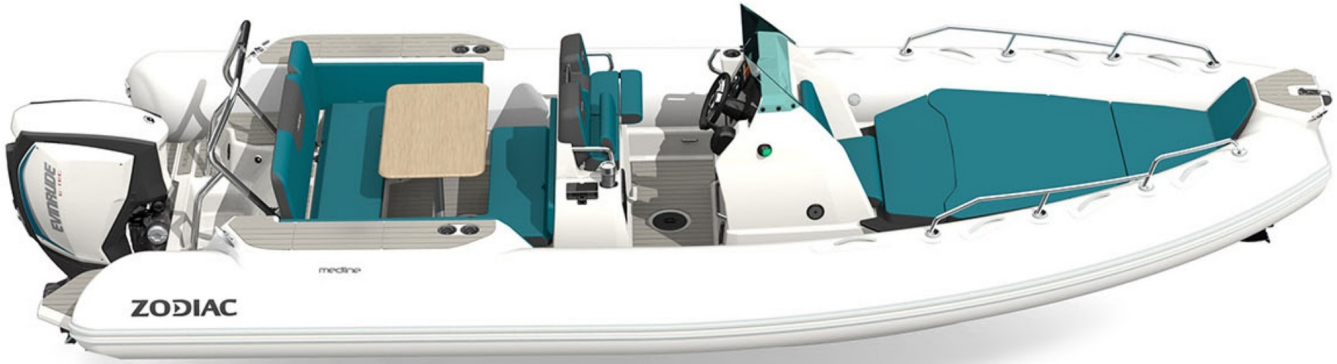

PACKS AND ACCESSORIES

CONFORT PACK

Bain de Soleil Arrière Fjord (bleu) , Bain de Soleil Arrière Lounge (beige-marron), Bain de Soleil Arrière Soft (gris) , Bain de Soleil Arrière Tango (orange) , Couleur Lounge (beige-marron), Extension Bain de Soleil Avant Fjord (bleu) , Extension Bain de Soleil Avant Lounge (beige-marron) , Extension Bain de Soleil Avant Soft (gris) , Extension Bain de Soleil Avant Tango (orange) , Kit coussin transat + dossier de confort Soft (gris), Kit coussin transat + dossier de confort Tango (orange) , Kit coussin transat + dossier de confort Fjord (bleu) .

PACK SPORT GEL COAT BLANC

PACK SPORT MEDLINE 7.5

,Kit coussin transat + dossier de confort Lounge (beige-marron), Kit coussin transat + dossier de confort Soft (gris) , Kit coussin transat + dossier de confort Tango (orange) , ROLL BAR GRIS, Roll bar blanc, BIMINI Slide Up MED7.5 BEIGE, BIMINI Slide Up MED7.5 BLACK, Kit Audio Fusion (2HP), Kit coussin transat + dossier de confort Fjord (bleu) , MAT DE SKI MED7.5.

PACK ELEGANCE GEL COAT BLANC

PACK ELEGANCE MEDLINE 7.5, 2 Haut-parleur Fusion supplémentaires, Bain de Soleil Arrière Fjord (bleu) , Bain de Soleil Arrière Lounge (beige-marron) , Bain de Soleil Arrière Soft (gris) , Bain de Soleil Arrière Tango (orange) , BIMINI Slide Up MED7.5 BEIGE, BIMINI Slide Up MED7.5 BLACK, Décor de console noir, EVA Deck MICA BEIGE MED7.5, GPS GARMIN 9', Kit Audio Fusion (2HP), Kit coussin transat + dossier de confort Fjord (bleu), Kit coussin transat + dossier de confort Lounge (beige-marron) , Kit coussin transat + dossier de confort Soft (gris) , Kit coussin transat + dossier de confort Tango (orange), Lumières de courtoisie, MAT DE SKI MED7.5, Roll bar blanc, ROLL BAR GRIS, Sonde à coller .

RENTAL PACK

Bain de Soleil Arrière Fjord (bleu) , Bain de Soleil Arrière Lounge (beige-marron), Bain de Soleil Arrière Soft (gris) , Bain de Soleil Arrière Tango (orange) , Kit Audio Fusion (2HP), Kit coussin transat + dossier de confort Fjord (bleu), Kit coussin transat + dossier de confort Lounge (beige-marron) , Kit coussin transat + dossier de confort Soft (gris) , Kit coussin transat + dossier de confort Tango (orange) , MAT DE SKI MED7.5.