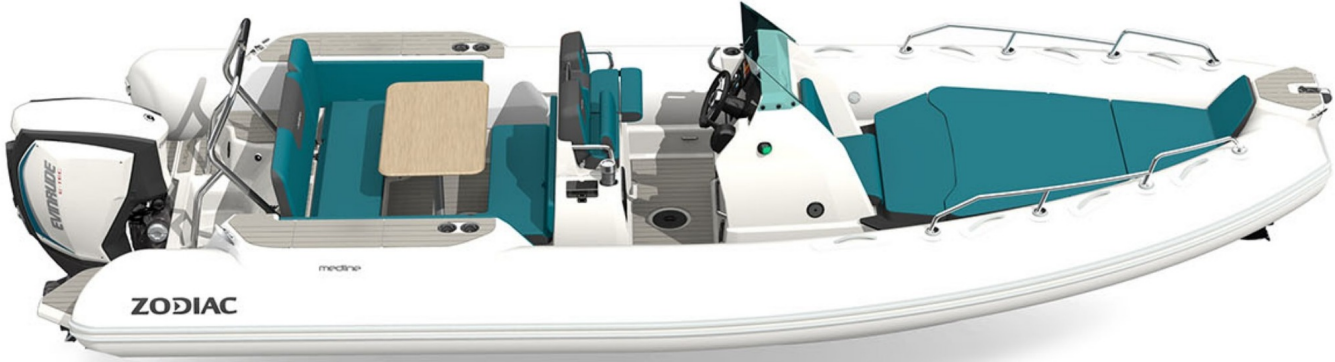

NEW

Perfect for long trips on the sea, the medline is a true private oasis thanks to its transformable surface, which can be transformed into a sunbathing area. Created for long day trips, the medline range is part of the new generation of Zodiac boats: rigid-hulled inflatable openly oriented towards leisure. The arrangement allows to transform the deck into a vast sun lounger, to create a "private oasis" area.

TECHNICAL FEATURES

OVERALL LENGTH	7,34 m	NUMBER OF WATERTIGHT COMPARTMENTS	5
INSIDE LENGTH	6,16 m	SHAFT	XL
OVERALL WIDTH	2,90 m	MAXIMUM ALLOWED POWER (HP)	300
INSIDE BEAM	1,67 m	MAXIMUM ALLOWED ENGINE WEIGHT	385 kg
TUBE DIAMETER	0,60 m	DESIGN CATEGORY	B-C
WEIGHT	1.150 kg	HULL LENGTH	6,45 m
NUMBER OF PASSENGERS (CATEGORY C)	16	HULL WIDTH	2,15 m
NUMBER OF PASSENGERS (CATEGORY B - C)	6	HULL HEIGHT	2,20 m
MAXIMUM AUTHORIZED LOAD (CATEGORY C)	1.730 kg	DEADRISE	22°
MAXIMUM AUTHORIZED LOAD (CATEGORY B)	980 kg	Tank	300 L

STANDARD EQUIPEMENT

HULL & DECK: 1 Bow D ring , 2 bailers,
2 swimming platforms with telescopic boarding ladder (port) ,
3 big storages compartments , 4 cleats,
6 cupholders (present on Wings (4), console and bolster) , GRP wings with EVA,
Self bailing cockpit, Tit-up console with storage .

COMFORT: Bolster double-position with built-in kitchen, Bow sunbathing,
Console storage on driver's side .

Hydraulic steering, Kit shower + faucet for sink with fresh water tank ,
Removable tube in Hypalon-Neoprene , Teak tablet, VIP multiposition aft saloon .